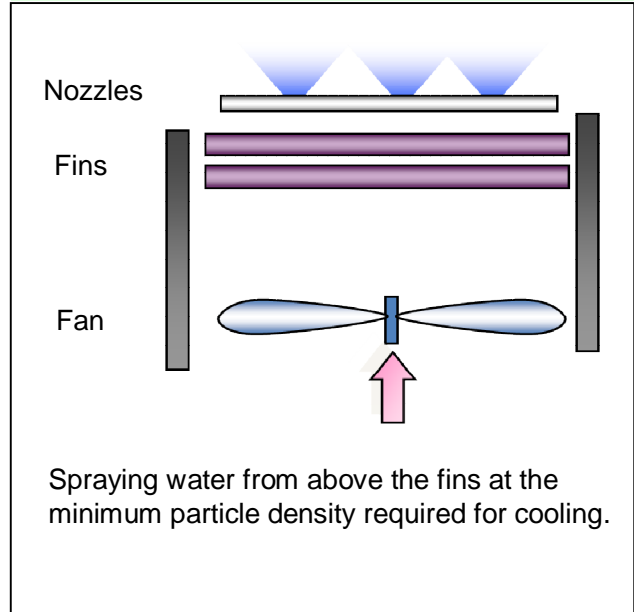

Installation possible without stopping operation

Installation of the system is possible without stopping the air fin cooler operation.

Optimized system

IKEUCHI selects the required cooling capacity, most suitable spray droplet size and water density to provide the optimal system for your air fin cooler.

いけうち

“The Fog Engineers”

H. IKEUCHI & CO., LTD.

Spray layout examples

We provide the best system to match your cooling media and conditions.

Spray nozzles installed under fins

Spray nozzles installed above fins