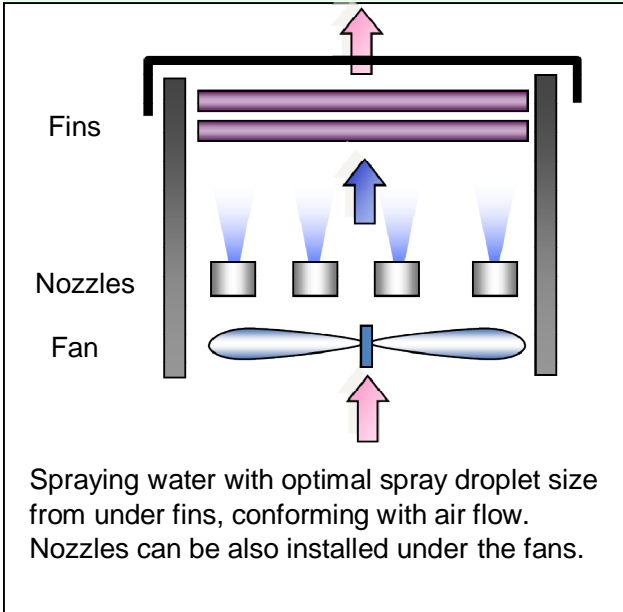

Installation possible without stopping operation

Installation of the system is possible without stopping the air fin cooler operation.

Optimized system

IKEUCHI selects the required cooling capacity, most suitable spray droplet size and water density to provide the optimal system for your air fin cooler.

いけうち

“The Fog Engineers”

H. IKEUCHI & CO., LTD.

Spray layout examples

We provide the best system to match your cooling media and conditions.

Spray nozzles installed under fins

Spray nozzles installed above fins