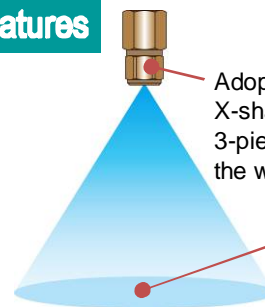

JJX
series

3-piece Structure Standard Full Cone Spray Nozzles

Features

Adopts minimal clogging X-shaped whirler. Also 3-piece structure prevents the whirler from dropping off.

Round and uniform spray pattern and impact

(Note) "F" in pipe connection size denotes female thread.

Performance chart

*at 0.5MPa

Spray angle code	Spray capacity code	Pipe conn. size		Spray capacity* (L/min)
		1/4F	3/8F	
67°	065	○	○*	6.5
	080	○	○*	8.0
	10	○	○*	10.0
	12		○	12.0
	15		○	15.0
	20		○	20.0
90°	065	○	○*	6.5
	080	○	○*	8.0
	10	○	○*	10.0
	12		○	12.0
	15		○	15.0
	20		○	20.0
110°	065	○	○*	6.5
	080	○	○*	8.0
	10	○	○*	10.0
	12		○	12.0
	15		○	15.0
	20		○	20.0