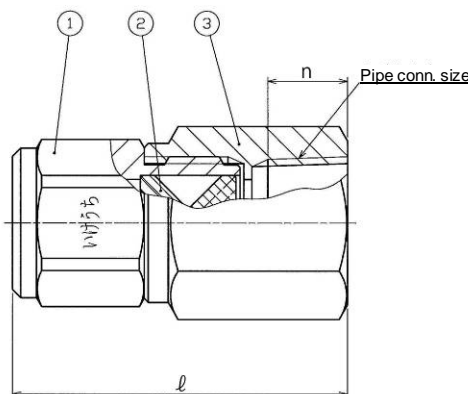

JJX
series

3-piece Structure Standard Full Cone Spray Nozzles

Features

Adopts minimal clogging X-shaped whirler. Also 3-piece structure prevents the whirler from dropping off.

Round and uniform spray pattern and impact

【Applications】 Continuous casted steel cooling

Dimensions

■ Material: B (Brass)

- ① Body
- ② Whirler
- ③ Adaptor

Pipe conn. size	Outer dimensions (mm)				Mass (g)
	l	h ₁	h ₂	n	
1/4F	35	17	16	10	49
3/8x1/4F	40	21	16	11	78
3/8F	42	21	19	11	82

(Note) "F" in pipe connection size denotes female thread.

Performance chart

*at 0.5MPa

Spray angle code	Spray capacity code	Pipe conn. size		Spray capacity* (L/min)
		1/4F	3/8F	
67°	065	○	○*	6.5
	080	○	○*	8.0
	10	○	○*	10.0
	12		○	12.0
	15		○	15.0
	20		○	20.0
90°	065	○	○*	6.5
	080	○	○*	8.0
	10	○	○*	10.0
	12		○	12.0
	15		○	15.0
	20		○	20.0
110°	065	○	○*	6.5
	080	○	○*	8.0
	10	○	○*	10.0
	12		○	12.0
	15		○	15.0
	20		○	20.0

*When spray capacity code is 065-10 and pipe connection size is 3/8F, pipe connection size code for 3/8F is indicated as "3/8x1/4F".

For any inquiry please feel free to contact our sales office or the overseas division at overseas@kirinoikeuchi.co.jp.