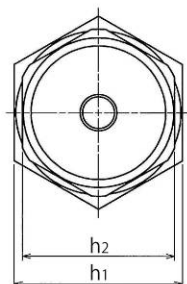

JJX
series

3-piece Structure Standard Full Cone Spray Nozzles

Features

Adopts minimal clogging X-shaped whirler. Also 3-piece structure prevents the whirler from dropping off.

Round and uniform spray pattern and impact

【Applications】 Continuous casted steel cooling

Dimensions

■ Material: B (Brass)

- ① Body
- ② Whirler
- ③ Adaptor

Pipe conn. size	Outer dimensions (mm)				Mass (g)
	l	h ₁	h ₂	n	
1/4F	35	17	16	10	49
3/8x1/4F	40	21	16	11	78
3/8F	42	21	19	11	82

(Note) "F" in pipe connection size denotes female thread.

Performance chart

*at 0.5MPa

Spray angle code	Spray capacity code	Pipe conn. size		Spray capacity* (L/min)
		1/4F	3/8F	
67°	065	○	○*	6.5
	080	○	○*	8.0
	10	○	○*	10.0
	12		○	12.0
	15		○	15.0
	20		○	20.0
90°	065	○	○*	6.5
	080	○	○*	8.0
	10	○	○*	10.0
	12		○	12.0
	15		○	15.0
	20		○	20.0
110°	065	○	○*	6.5
	080	○	○*	8.0
	10	○	○*	10.0
	12		○	12.0
	15		○	15.0
	20		○	20.0

How to order

Please inquire or order for a specific nozzle using this coding system.

<Example> 3/8x1/4F JJX 6710 B

Pipe conn. size	Series	Spray angle code	Spray capacity code	Material
3/8x1/4F	JJX	67	10	B
• 1/4F		• 67	• 065	• B (Brass)
• 3/8x1/4F		• 90	∫	
• 3/8F		• 110	• 22	