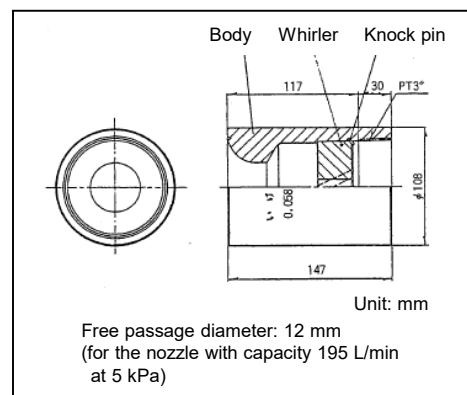

Dimensions, Structure

"The Fog Engineers"
H. IKEUCHI & CO., LTD.

Headquarters

Daiichi Kyogyo Bldg., 1-15-15, Awaza
Nishi-ku, Osaka 550-0011, Japan
Tel: 81-6-6538-4015 Fax: 81-6-6538-4022
E-mail: overseas@kirinoikeuchi.co.jp
URL: <http://www.kirinoikeuchi.co.jp/eng/>

IKEUCHI (SHANGHAI) CO., LTD.

Tel: 86-21-6140-9731 Fax: 86-21-6123-4239 mist@kirinoikeuchi.com <http://www.kirinoikeuchi.com/>

IKEUCHI USA, INC.

Tel: 1-513-942-3060 Fax: 1-513-942-3064 info@ikeuchiusa.com <https://www.ikeuchi.us/>

IKEUCHI EUROPE B.V.

Tel: 31-20-820-2175 Fax: 31-20-820-2176 info@ikeuchieurope.com <https://www.ikeuchi.eu/>

SIAM IKEUCHI CO., LTD.

Tel: 66-2348-3801 Fax: 66-2348-3802 thai@kirinoikeuchi.co.jp <https://www.kirinoikeuchi.co.jp/eng/ibk/>

PT. IKEUCHI INDONESIA

Tel: 62-21-2909-3246 Fax: 62-21-2909-3247 sales@ikeuchi.co.id <https://www.ikeuchi.id/>

IKEUCHI TAIWAN CO., LTD.

Tel: 886-2-2511-6289 Fax: 886-2-2541-6392 sales@ikeuchi.com.tw <http://www.ikeuchi.com.tw/>