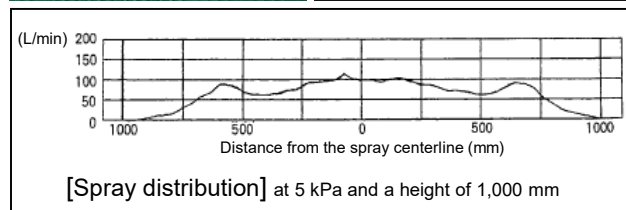

Ultra-Low Pressure Large Flow Full Cone Spray Nozzles

JJP series

Features

- Wide spray angle (85 degrees) and fair spray distribution at an ultra-low pressure 5 kPa. Operable with less drive energy.
- Made of plastic, lightweight (3" weighs approx. 700 g). Corrosion-resistant and affordable.

Spray angle	Max. 85 degrees (at 5 kPa)
Spray capacity	130–200 L/min (at 5 kPa)
Pipe conn. size	3 inches, female thread
Materials	PP (polypropylene), PTFE, etc.

Specifications and appearance are subject to change without prior notice for purpose of product improvement.