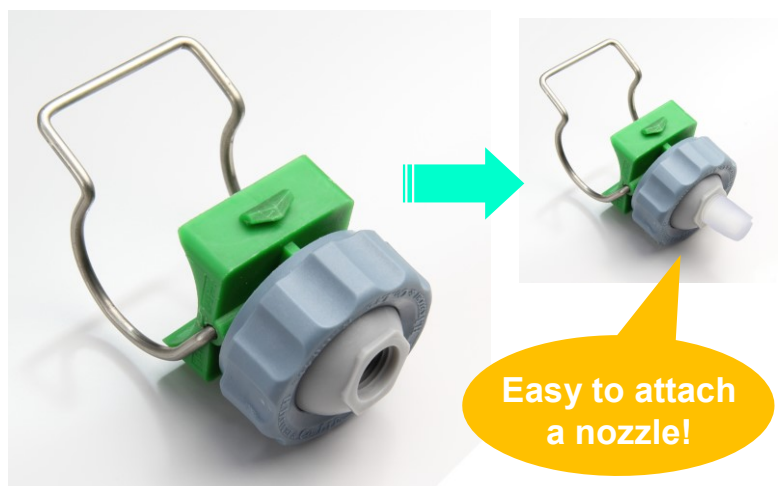

Easy
Installation &
Maintenance!

Ball Joint Adaptor

QBP series

- Spray direction is adjustable as desired with the ball joint.
- Easy installation onto a pipe with a spring clip fastener.
- IKEUCHI's spray nozzles can be easily attached (screwed in).

Application/Usage

- Container washing in food factories
- Spraying chemical solution in pre-paint treatment

Pipe Size, Ball Thread Size Selection Chart

Pipe Size				Ball Thread Size
For	1	For	25A	
Metal Pipes (inch)	1*1/4	PVC Pipes (Nominal diameter)	30A	
	1*1/2		40A	
	2		50A	
			Rc1/4, Rc3/8, and Rc1/2	

NOTE:

- Attachable nozzles are the ones with thread sizes R1/4, R3/8, or R1/2 only.
- 40A, 50A adaptors for PVC pipes are the same as 1*1/2", 2" adaptors for metal pipes.

Metal pipe should be stainless steel pipe compliant with JIS G 3459.

PVC pipe should be compliant with JIS K 6742.

How to order

Please inquire or order for a specific adaptor and adaptor using this coding system.

Example) 1/4MVVP6580S303 + 1*1/4F QBP FRPP

Note: "M" indicates male thread ("R" of the ISO standard) and "F" indicates female thread ("Rc" of the ISO standard), e.g. 1/4F = Rc1/4.