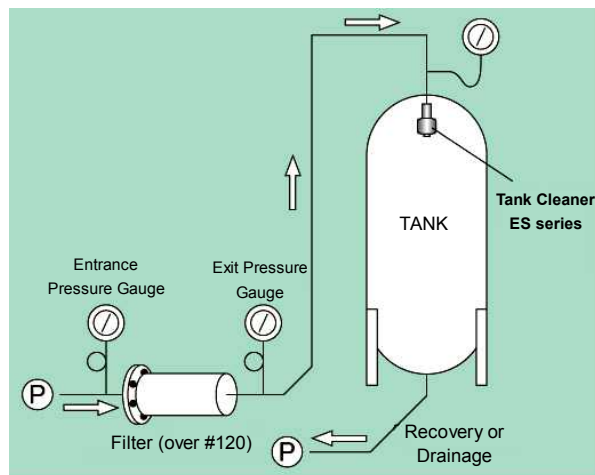

SPECIFICATIONS

Spray Capacity Code	Pipe Conn. Size (PT)	Spray Capacity (L/min)						Spray Pattern (Spray Direction)	Max. Liquid Temperature
		0.05MPa	0.1MPa	0.2MPa	0.3MPa	0.4MPa	0.5MPa		
30	1/2F (Rc 1/2")	12.2	17.3	24.5	30	34.6	38.7	360° 180° upward 180° downward	93 deg. C (199 deg. F)
40		16.3	23.1	32.7	40	46.2	51.6		
70	3/4F (Rc 3/4")	28.6	40.4	57.2	70	80.8	90.4		
150		61.2	86.6	123.0	150	173.0	194.0		

EXAMPLES of USE

Tank Cleaning