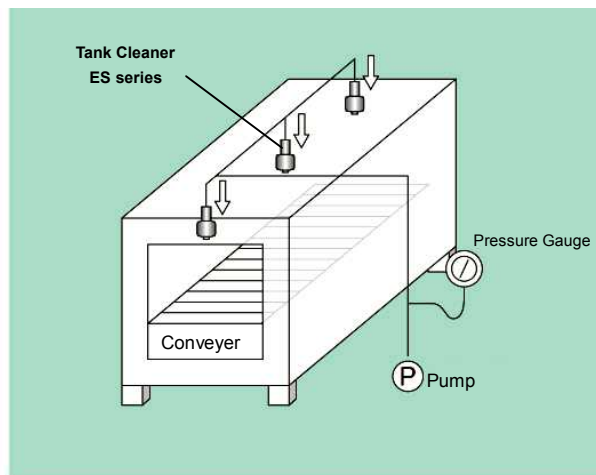

Cleaning Inside Storage Areas

HOW TO ORDER

Please inquire or order for a specific nozzle using this coding system.

[Example] 1/2F ES 30 N PTFE (360)

1/2F	ES	30	N	PTFE	(360)
Pipe Conn. Size		Spray Capacity Code			Spray Pattern
■ 1/2F		■ 30			■ 360
■ 3/4F		■ 40			■ 180 upward
		■ 70			■ 180 downward
		■ 150			

Please feel free to contact us or our local sales office for any questions/inquiries.

“The Fog Engineers”
H. IKEUCHI & CO., LTD.

Headquarters

Daiichi Kyogyo Bldg., 1-15-15, Awaza
Nishi-ku, Osaka 550-0011, Japan
Tel: 81-6-6538-4015 Fax: 81-6-6538-4022
Email: overseas@kirinoikeuchi.co.jp
URL: <http://www.kirinoikeuchi.co.jp/eng/>

IKEUCHI (SHANGHAI) CO., LTD.

Room C, 21/F, Electrical & Mechanical Bldg., 600 Hengfeng Road, Shanghai 200070, P.R.China
Tel: 86-21-6140-9731 Fax: 86-21-6123-4239 mist@kirinoikeuchi.com <http://www.kirinoikeuchi.com/>
Tianjin Branch Tel: 86-22-2320-1676 Fax: 86-22-2320-1675
Shenzhen Branch Tel: 86-755-8525-2221 Fax: 86-755-8525-2215

IKEUCHI USA, INC.

8110 Beckett Center Drive, West Chester, OH 45069 USA
Tel: 1-513-942-3060 Fax: 1-513-942-3064 info@ikeuchiusa.com <http://www.ikeuchiusa.com/>

IKEUCHI EUROPE B.V.

Asterweg 17 A6, 1031 HL Amsterdam, The Netherlands
Tel: 31-20-820-2175 Fax: 31-20-820-2176 info@ikeuchieurope.com <http://www.ikeuchieurope.com/>

IKEUCHI TAIWAN CO., LTD.

11 F-1, No.27, Sec.1, Chung Shan N. Rd., Taipei, 10441 Taiwan, R.O.C.
Tel: 886-2-2511-6289 Fax: 886-2-2541-6392 sales@ikeuchi.com.tw <http://www.ikeuchi.com.tw/>

PT. IKEUCHI INDONESIA

Ruko Easton Jalan Gunung Pandeman Blok E No.9, Lippo Cikarang Kel. Cibatu Kec., Cikarang Selatan Bekasi 17550 Indonesia
Tel: 62-21-2909-3246 Fax: 62-21-2909-3247 sales@ikeuchi.co.id <http://www.kirinoikeuchi.co.jp/ijk/>