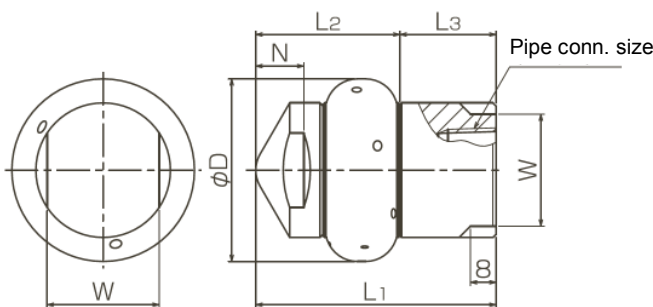

APPLICATIONS

- Chemical tank
 - Container
 - Filling machine
 - All sorts of machine to clean by acid or alkali
- Ideal for food-processing machinery!**

DIMENSIONS

■ Material: PTFE

Pipe Conn. Size	Dimensions (mm)						Mass (g)
	L1	L2	L3	W	φ D	N	
1/2F(PT) [Rc1/2"]	65	41	24	30	50	14	130
3/4F(PT) [Rc3/4"]	75	45	30	35	57	15	180

"F" in the pipe connection size denotes female thread.

SPRAY PATTERN

*Diagrams are approximate images.

SPECIFICATIONS

Spray Capacity Code	Pipe Conn. Size (PT)	Spray Capacity (L/min)						Spray Pattern (Spray Direction)	Max. Liquid Temperature
		0.05MPa	0.1MPa	0.2MPa	0.3MPa	0.4MPa	0.5MPa		
30	1/2F (Rc 1/2")	12.2	17.3	24.5	30	34.6	38.7	360° 180° upward 180° downward	93 deg. C (199 deg. F)
40		16.3	23.1	32.7	40	46.2	51.6		
70	3/4F (Rc 3/4")	28.6	40.4	57.2	70	80.8	90.4		
150		61.2	86.6	123.0	150	173.0	194.0		