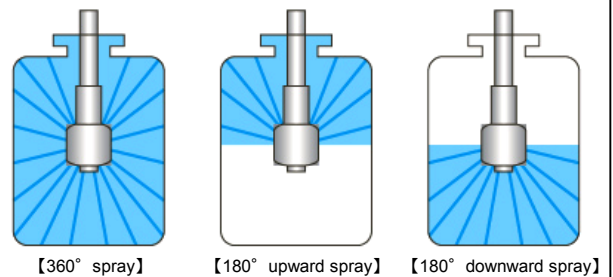

APPLICATIONS

- Chemical tank
 - Container
 - Filling machine
 - All sorts of machine to clean by acid or alkali
- Ideal for food-processing machinery!**

DIMENSIONS

■ Material: PTFE

Pipe Conn. Size	Dimensions (mm)						Mass (g)
	L1	L2	L3	W	φ D	N	
1/2F(PT) [Rc1/2"]	65	41	24	30	50	14	130
3/4F(PT) [Rc3/4"]	75	45	30	35	57	15	180

"F" in the pipe connection size denotes female thread.

SPRAY PATTERN

*Diagrams are approximate images.

SPECIFICATIONS

Spray Capacity Code	Pipe Conn. Size (PT)	Spray Capacity (L/min)						Spray Pattern (Spray Direction)	Max. Liquid Temperature
		0.05MPa	0.1MPa	0.2MPa	0.3MPa	0.4MPa	0.5MPa		
30	1/2F (Rc 1/2")	12.2	17.3	24.5	30	34.6	38.7	360° 180° upward 180° downward	93 deg. C (199 deg. F)
40		16.3	23.1	32.7	40	46.2	51.6		
70	3/4F (Rc 3/4")	28.6	40.4	57.2	70	80.8	90.4		
150		61.2	86.6	123.0	150	173.0	194.0		