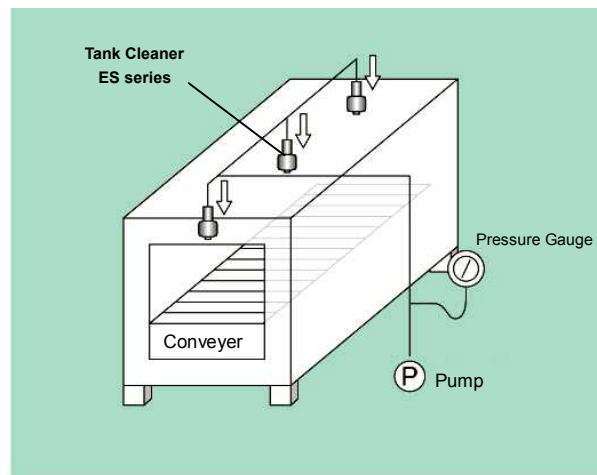

Cleaning Inside Storage Areas

HOW TO ORDER

Please inquire or order for a specific nozzle using this coding system.

[Example] 1/2F ESV 30N PTFE (360)

1/2F	ES V	30	N PTFE (360)
Pipe Conn. Size		Spray Capacity Code	
■ 1/2F		■ 30	
■ 3/4F		■ 40	
		■ 70	
		■ 110	
		■ 150	

Please feel free to contact us or our local sales office for any questions/inquiries.

"The Fog Engineers"
H. IKEUCHI & Co., LTD.

Headquarters

Daiichi Kyogyo Bldg., 1-15-15, Awaza
Nishi-ku, Osaka 550-0011, Japan

Tel: 81-6-6538-4015

Fax: 81-6-6538-4022

E-mail: overseas@kirinoikeuchi.co.jp

URL: <http://www.kirinoikeuchi.co.jp/eng/>

IKEUCHI (SHANGHAI) CO., LTD.

Room C, 21/F, Electrical & Mechanical Bldg., 600 Hengfeng Road, Shanghai 200070, P.R.China
Tel: 86-21-6140-9731 Fax: 86-21-6123-4239 mist@kirinoikeuchi.com <http://www.kirinoikeuchi.com/>

Tianjin Branch Tel: 86-22-2320-1676 Fax: 86-22-2320-1675

Shenzhen Branch Tel: 86-755-8525-2221 Fax: 86-755-8525-2215

IKEUCHI USA, INC.

8110 Beckett Center Drive, West Chester, OH 45069 USA
Tel: 1-513-942-3060 Fax: 1-513-942-3064 info@ikeuchiusa.com <http://www.ikeuchiusa.com/>

IKEUCHI EUROPE B.V.

Asterweg 17 A6, 1031 HL Amsterdam, The Netherlands
Tel: 31-20-820-2175 Fax: 31-20-820-2176 info@ikeuchieurope.com <http://www.ikeuchieurope.com/>

IKEUCHI TAIWAN CO., LTD.

11 F-1, No.27, Sec.1, Chung Shan N. Rd., Taipei, 10441 Taiwan, R.O.C.
Tel: 886-2-2511-6289 Fax: 886-2-2541-6392 sales@ikeuchi.com.tw <http://www.ikeuchi.com.tw/>

PT. IKEUCHI INDONESIA

Ruko Easton Jalan Gunung Pandeman Blok E No.9, Lippo Cikarang Kel. Cibatu Kec., Cikarang Selatan Bekasi 17550 Indonesia
Tel: 62-21-2909-3246 Fax: 62-21-2909-3247 sales@ikeuchi.co.id <http://www.kirinoikeuchi.co.jp/ijk/>