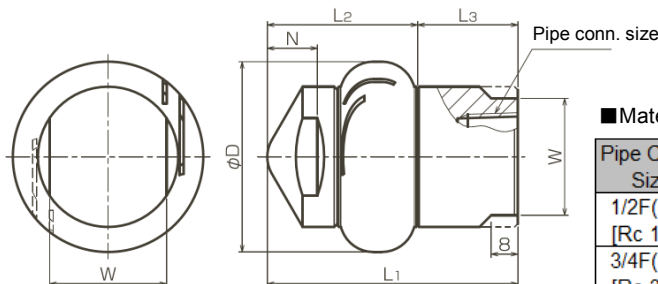

## SPRAY PATTERN

【360° spray】

Image of spray pattern

## DIMENSIONS

■ Material: PTFE

Pipe Conn. Size	Dimensions (mm)						Mass (g)
	L1	L2	L3	W	$\phi D$	N	
1/2F(PT) [Rc 1/2"]	65	41	24	30	50	12	130
3/4F(PT) [Rc 3/4"]	75	45	30	35	57	15	180

"F" in the pipe connection size denotes female thread.