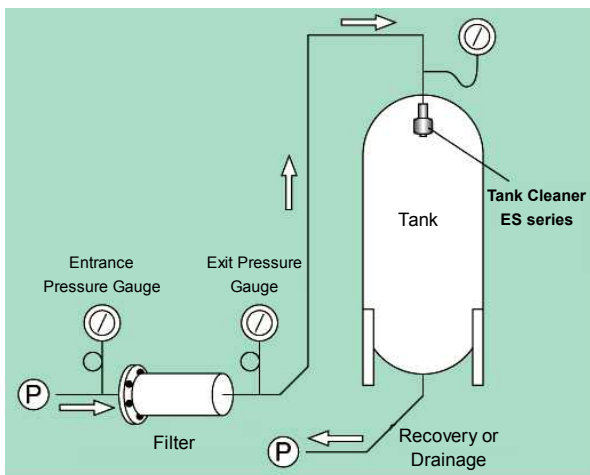

SPECIFICATIONS

Spray Capacity Code	Pipe Conn. Size (PT)	Spray Capacity (L/min)						Spray Pattern & Direction	Max. Liquid Temperature
		0.05MPa	0.1MPa	0.2MPa	0.3MPa	0.4MPa	0.5MPa		
30	1/2F (Rc 1/2")	12.2	17.3	24.5	30	34.6	38.7	Flat spray 360°	93 deg. C (199 deg. F)
40		16.3	23.1	32.7	40	46.2	51.6		
70	3/4F (Rc 3/4")	28.6	40.4	57.2	70	80.8	90.4		
110		44.9	63.5	89.8	110	127	142		
150		61.2	86.6	123	150	173	194		

EXAMPLES of USE

Tank Cleaning