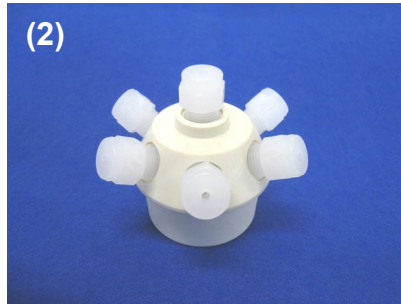

(2) Adaptor with 7 full cone spray nozzles