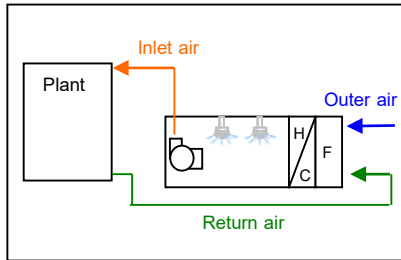

## ■ Features

- Made of glass-fiber reinforced polypropylene (FRPP).
- Heat-resistance: 80 °C (176 °F).
- Possible spray flow rate: max. 84 L/min at 0.3 MPa (when 12 L/min nozzle x 7 are mounted).
- Much more compact and lightweight than a metal adaptor.
- Affordable price, due to injection-molding.
- Inlet size (pipe connection): Rc3/4 (3/4" BSPT female threaded)
- Outlet size (nozzle connection): Rc1/8 (1/8" BSPT female threaded) x 7

## Drawing

## ■ Applications

- Spraying: Chemical washer, rain tester
- Washing: Beverage tanks, pasteurizer
- Water fountains, entertainment, mist sauna, and more

■ Photos of product with spray nozzles attached, Spray photos

(1) Adaptor with 7 hollow cone spray nozzles

(2) Adaptor with 7 full cone spray nozzles

(3) Adaptor with 7 flat spray nozzles

■ Example of uses

Rain test chamber

Chemical washer

Mist sauna

Tank cleaning