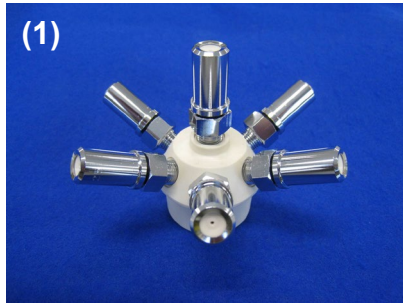

■ Photos of product with spray nozzles attached, Spray photos

(1) Adaptor with 7 hollow cone spray nozzles