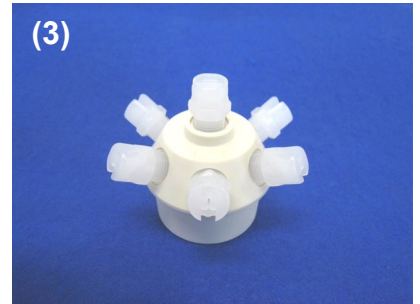

## ■ Features

- Made of glass-fiber reinforced polypropylene (FRPP).
- Heat-resistance: 80 °C (176 °F).
- Possible spray flow rate: max. 84 L/min at 0.3 MPa (when 12 L/min nozzle x 7 are mounted).
- Much more compact and lightweight than a metal adaptor.
- Affordable price, due to injection-molding.
- Inlet size (pipe connection): Rc3/4 (3/4" BSPT female threaded)
- Outlet size (nozzle connection): Rc1/8 (1/8" BSPT female threaded) x 7

## ■ Applications

- Spraying: Chemical washer, rain tester
- Washing: Beverage tanks, pasteurizer
- Water fountains, entertainment, mist sauna, and more

■ Photos of product with spray nozzles attached, Spray photos

(1) Adaptor with 7 hollow cone spray nozzles

(2) Adaptor with 7 full cone spray nozzles

(3) Adaptor with 7 flat spray nozzles

■ Example of uses

Rain test chamber

Chemical washer

Mist sauna

Tank cleaning