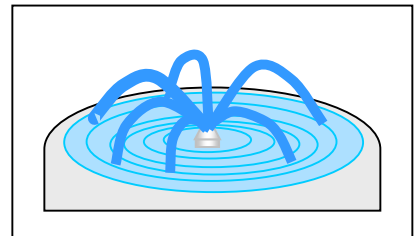

■ Photos of product with spray nozzles attached, Spray photos

■ Example of uses

Fountain

■ How to order

Product code: Plastic adaptor with 7 outlets 3/4-1/8F FRPP-IN (#200982)

Please also select a 1/8M (R1/8 threaded) spray nozzle from our wide lineup. Contact us for details.

“The Fog Engineers”
H. IKEUCHI & CO., LTD.

Headquarters

Daiichi Kyogyo Bldg., 1-15-15, Awaza, Nishi-ku, Osaka 550-0011, Japan
Tel: 81-6-6538-4015 Fax: 81-6-6538-4022
Email: overseas@kirinoikeuchi.co.jp
URL: <https://www.kirinoikeuchi.co.jp/eng/>

We have branches and affiliate companies around the world—in China, the USA, the Netherlands, Thailand, Indonesia, and more.
Please see our website for the nearest contact.

<https://www.kirinoikeuchi.co.jp/eng/company/location/>