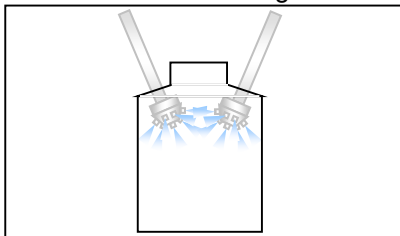

## ■ Features

- Made of glass-fiber reinforced polypropylene (FRPP).
- Heat-resistance: 80 °C (176 °F).
- Possible spray flow rate: max. 84 L/min at 0.3 MPa (when 12 L/min nozzle x 7 are mounted).
- Much more compact and lightweight than a metal adaptor.
- Affordable price, due to injection-molding.
- Inlet size (pipe connection): Rc3/4 (3/4" BSPT female threaded)
- Outlet size (nozzle connection): Rc1/8 (1/8" BSPT female threaded) x 7

(1) Adaptor with 7 hollow cone spray nozzles

(2) Adaptor with 7 full cone spray nozzles

(3) Adaptor with 7 flat spray nozzles

■ Example of uses

Rain test chamber

Chemical washer

Mist sauna

Tank cleaning