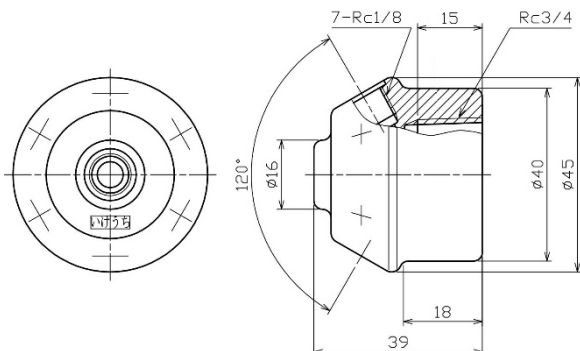

Drawing

■ Applications

- Spraying: Chemical washer, rain tester
- Washing: Beverage tanks, pasteurizer
- Water fountains, entertainment, mist sauna, and more